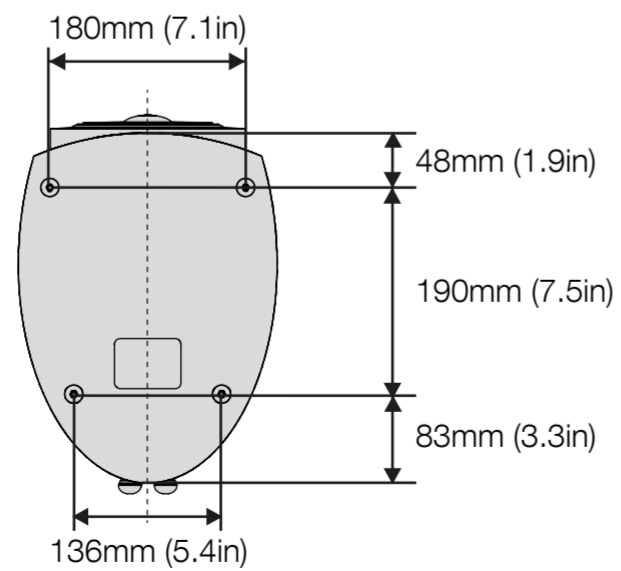

# Bowers & Wilkins

804 D3

SIDE

FRONT

SIDE

BACK

TOP

BASE