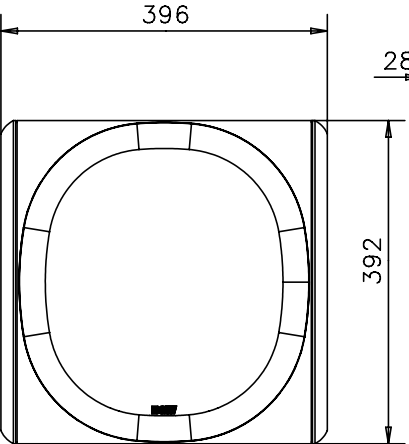

B&W

TITLE

CABINET ASSEMBLY

DRG. NO.

A5231-1-4

ISS

5

COPYRIGHT © 2001

DATE

12:10:01

DRAWN

DS

PART NO.
SEE SHEETS 2-4

5	HH00167 NOW HH02062	823	14:04:03	APPROVAL
ISSUE	AMENDMENT	ECN No.	DATE