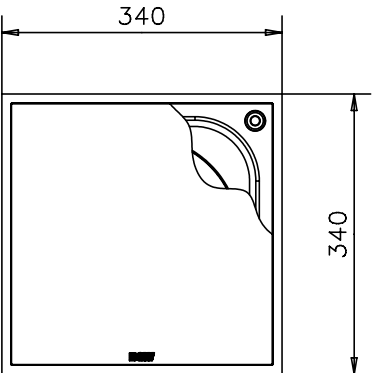

B&W

TITLE

ASWCM GENERAL ASSY STD

COPYRIGHT © 2001 | DATE 03/01/01 | DRAWN RM

DRG. NO.

A5920-1-1

PART NO.

ISS

1

ISSUE

AMENDMENT

ECN No.

DATE

APPROVAL