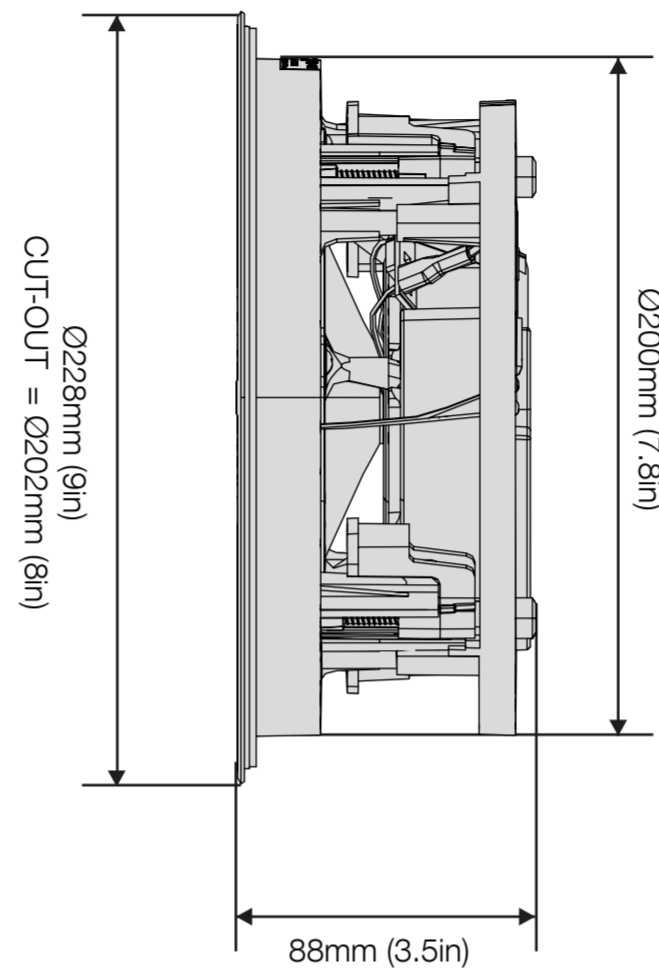

FRONT GRILLE OFF

SIDE GRILLE OFF

BACK

+ TERMINAL (RED)

- TERMINAL (BLACK)

FRONT GRILLE ON

SIDE GRILLE ON