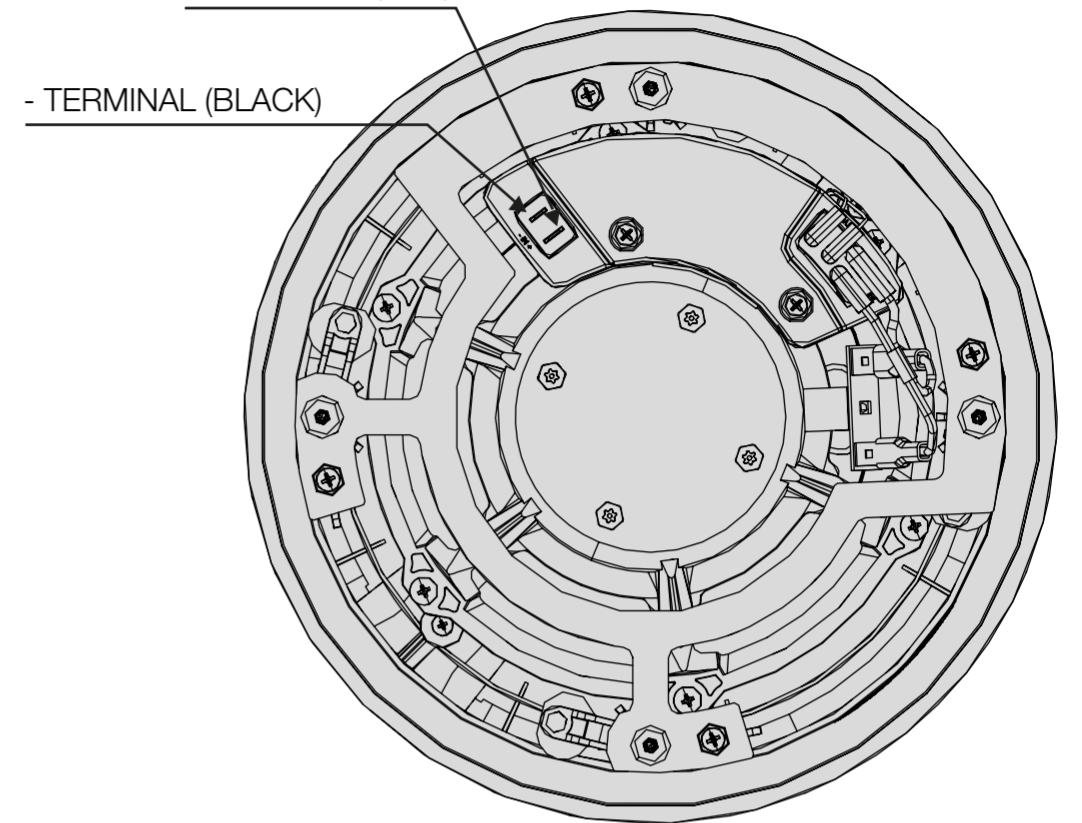

FRONT GRILLE OFF

SIDE GRILLE OFF

BACK

+ TERMINAL (RED)

- TERMINAL (BLACK)

FRONT GRILLE ON

SIDE GRILLE ON