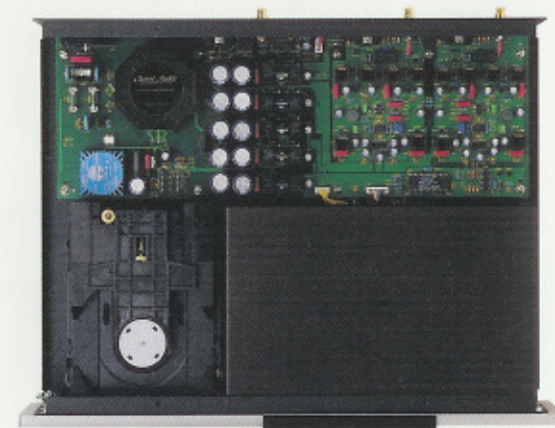

Classé

Classé Audio Inc., 5070 François-Cusson,
Lachine, Quebec, Canada H8T 1B3
Tel.: (514) 636-6384 Fax: (514) 636-1428